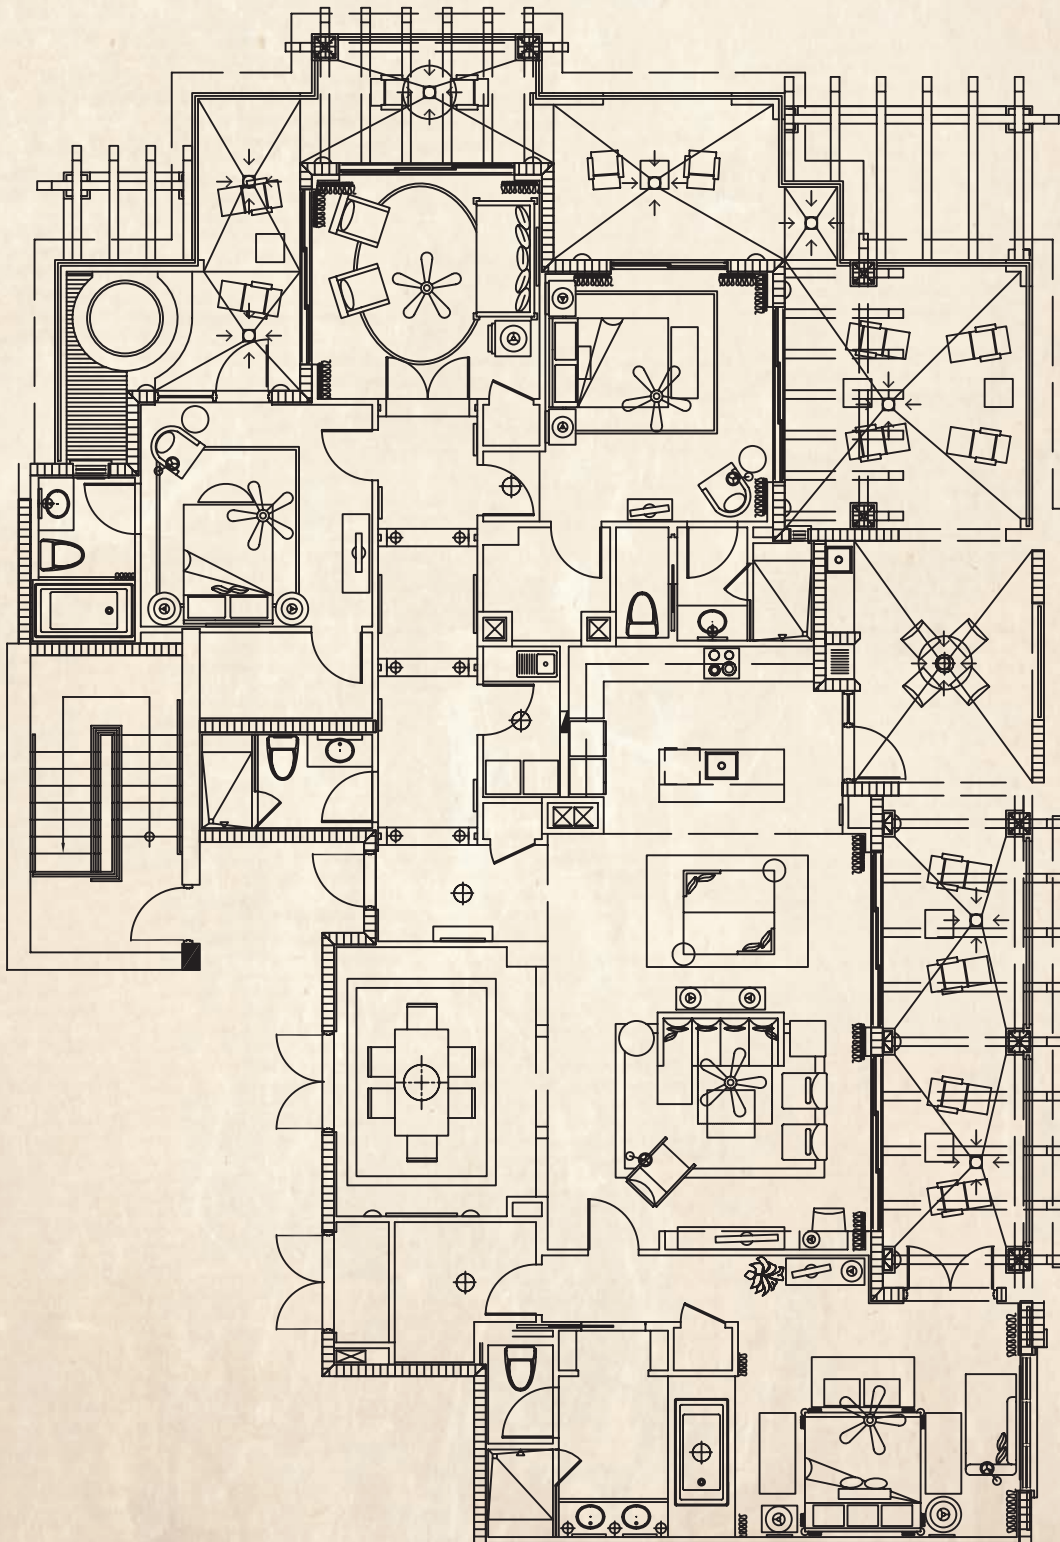

PENTHOUSE

LEVEL 12

CARIBBEAN SEA

SILVER PALM FLOOR FOOTPRINT

SABAL PALM FLOOR FOOTPRINT

LEVEL	12
BEDROOMS	4
BATHS	4
LIVING AREA	APPROX. 2,569 SQ. FT.
TERRACE AREA	APPROX. 1,023 SQ. FT.
TOTAL AREA	APPROX. 3,592 SQ. FT.

FOUR-BEDROOM RESIDENCES